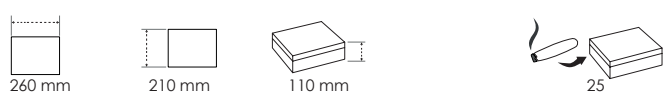

Accessori per fumatori / Accessori per sigari

AF1356 Umidificatore "Foglia" x 25 sigari