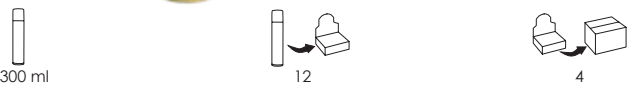

# Accessori per fumatori / Gas - Benzina - Pietrine

**AF0014** Ronson Gas 18 ml

**AF0013** Ronson Gas 90 ml

**AF0008** Ronson Gas 300 ml

**AF10122** Ronson Benzina 133 ml

**AF11533-01** Unilite Gas 300 ml

**AF0928** Wildfire Gas 65 ml