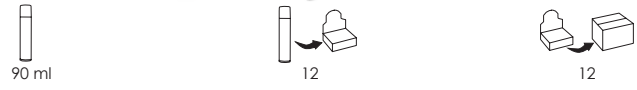

# Accessori per fumatori / Gas - Benzina - Pietrine

**AF0014** Ronson Gas 18 ml

**AF0013** Ronson Gas 90 ml

**AF0008** Ronson Gas 300 ml

**AF10122** Ronson Benzina 133 ml

**AF11533-01** Unilite Gas 300 ml

**AF0928** Wildfire Gas 65 ml