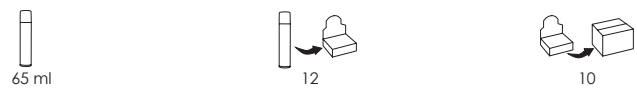

# Accessori per fumatori / Gas - Benzina - Pietrine

**AF0014** Ronson Gas 18 ml

**AF0013** Ronson Gas 90 ml

**AF0008** Ronson Gas 300 ml

**AF10122** Ronson Benzina 133 ml

**AF11533-01** Unilite Gas 300 ml

**AF0928** Wildfire Gas 65 ml