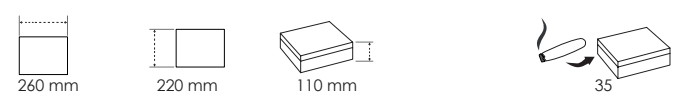

AF1357 Umidificatore in Noce x 35 sigari