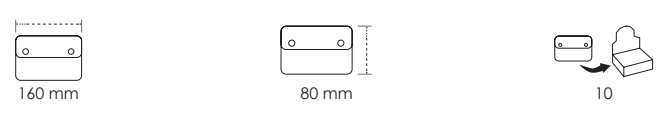

**AF20303** Lilli Riempitubetto

**AF0788** Mascotte riempitubetto Injector

**AF0692** Mascotte riempitubetto Flexsize

Realizza sigarette regular o X-long!

**AF1192** P/Tabacco PVC Girls

**AF0806** Pinch P/Tabacco Canvas