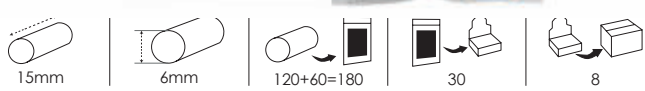

PAT0500-CA Smoking Classic Slim Bag + Orange corta
Imposta di consumo: € 19.44